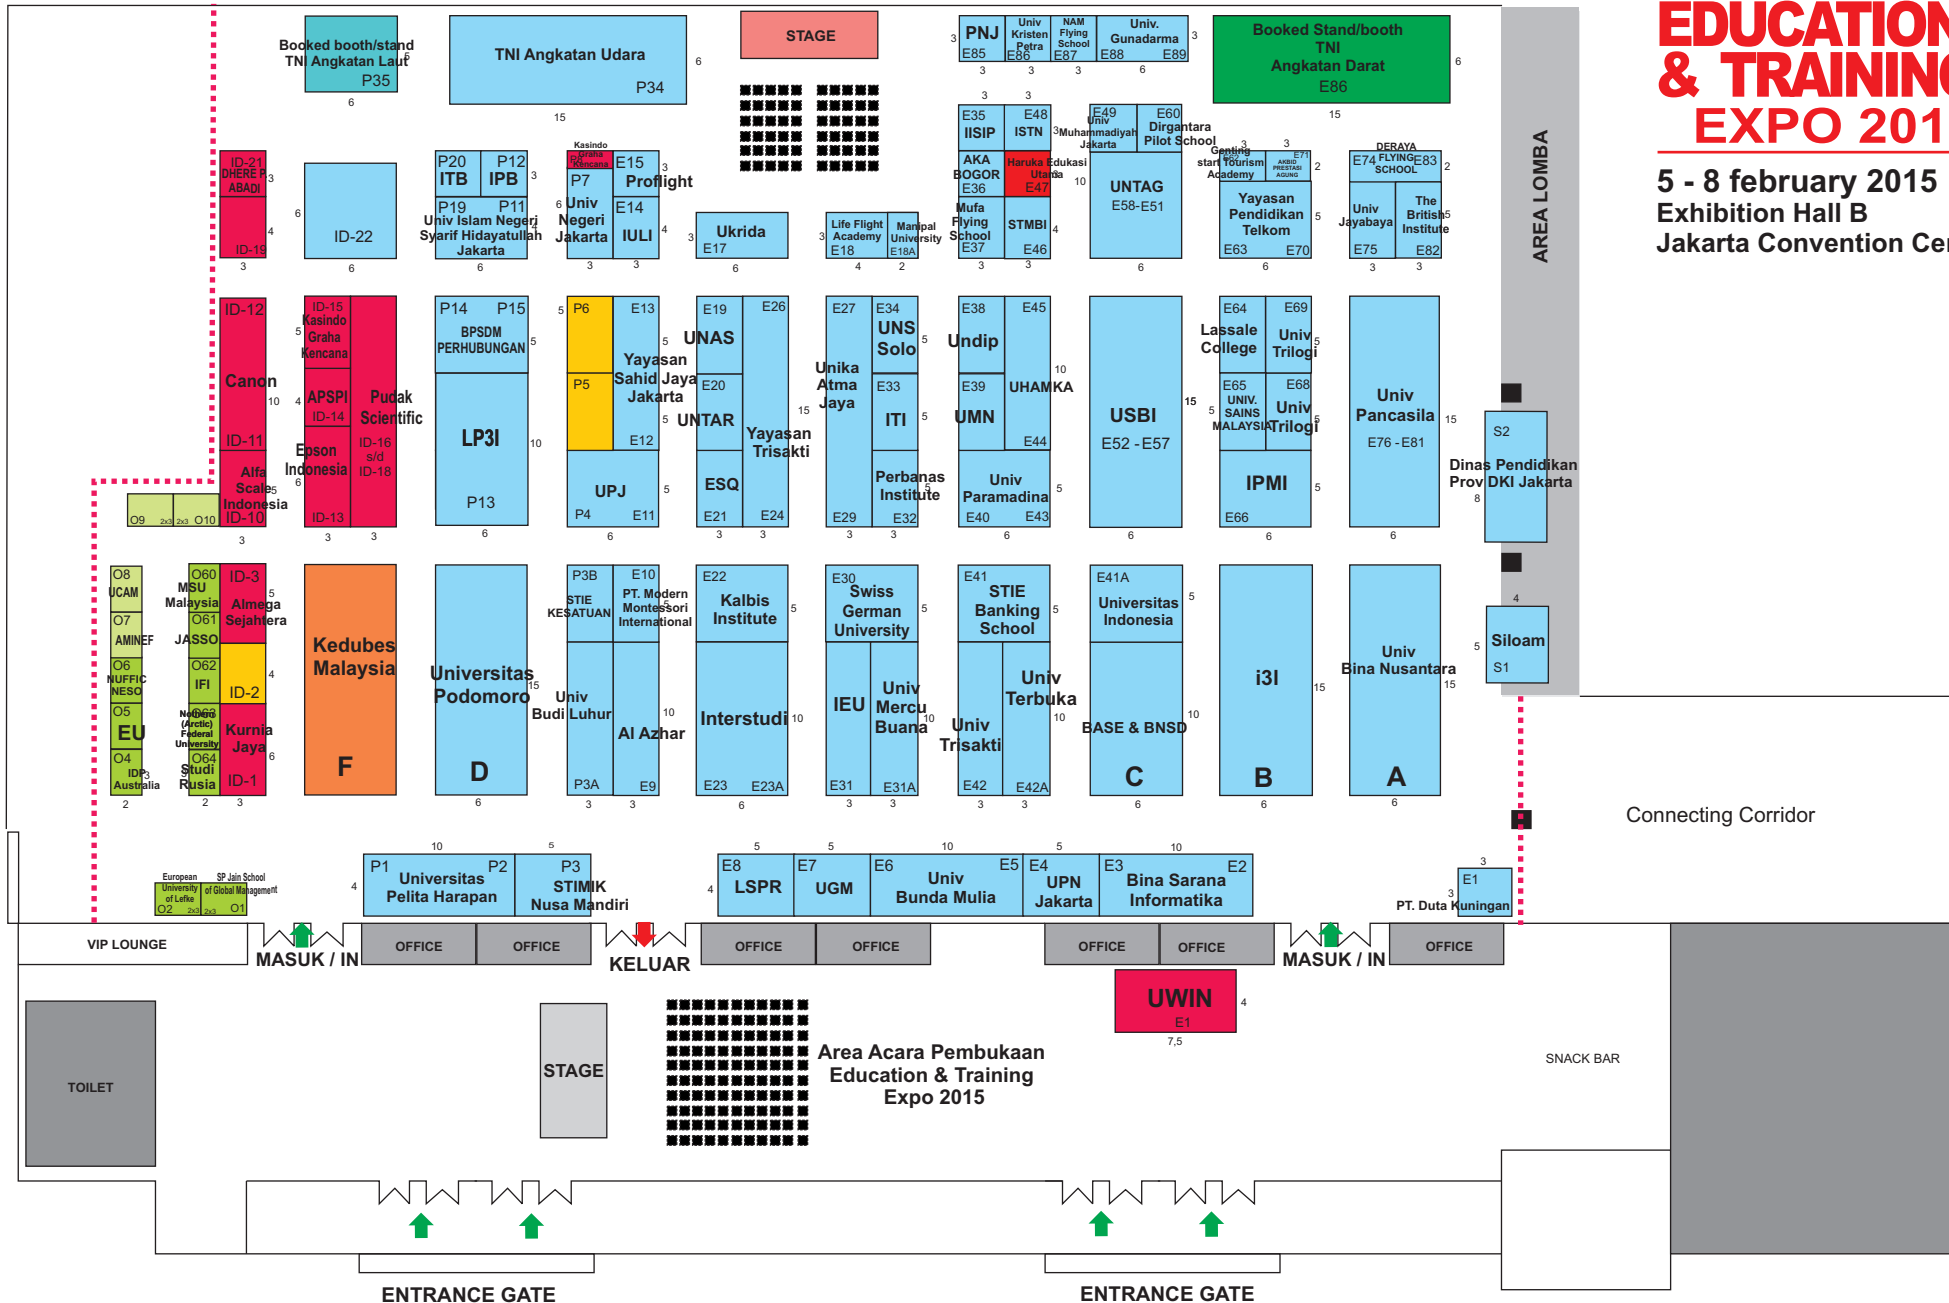

# HALL B, Jakarta Convention Center

24th  
**INDONESIA INTERNATIONAL  
 EDUCATION  
 & TRAINING  
 EXPO 2015**

5 - 8 february 2015  
 Exhibition Hall B  
 Jakarta Convention Center, Indonesia

AREA LOMBA

Connecting Corridor